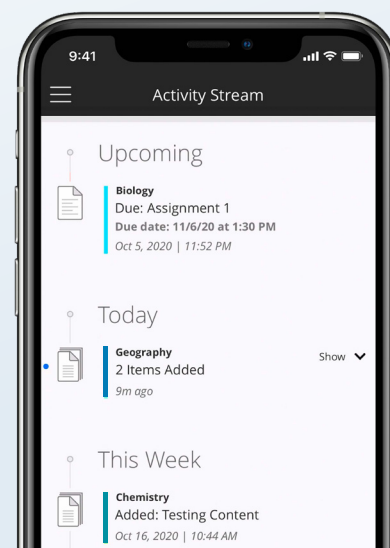

Base Navigation

Blackboard® Learn

A Better Way to Navigate Blackboard® Learn

Life as a student is hectic and staying on top of your courses is not always easy, which is why you're going to enjoy using Base Navigation for Blackboard Learn!

Base Navigation offers a new way to navigate your learning environment that will save you time and help you keep track of what's most important. Its sleek, personalized interface enables instant access to the information you need. It highlights what's new and what's due and offers valuable insights into your academic performance.

- 1 It's enjoyable to use**
 With a modern, easy to use, mobile-friendly view into Blackboard Learn, Base Navigation is fun to use.
- 2 Gets you where you need to be faster**
 By surfacing information from all your courses and organizations in one place, Base Navigation makes it a cinch to get in, get it done, and move on with life!
- 3 Works great on all devices**
 Base Navigation works on your desktop, laptop, tablet, and phone, so your learning experience will be terrific regardless of device.
- 4 Shows you how you're performing**
 Quickly check grades across all your courses at a glance—and dive into any course for more detail with just one click.
- 5 Offers a personalized view just for you**
 Based on your personal preferences and role, Base Navigation delivers meaningful content that is most useful to you.

Tools

Access tools that live outside your courses, like your portfolios, your Content Collection files, and third party tools.

Calendar

View all course, organization, institution, and personal events alongside activity due dates all in one place. Plus, gain two-way synchronization with your preferred external calendar, including Outlook, iPhone, and Google calendars.