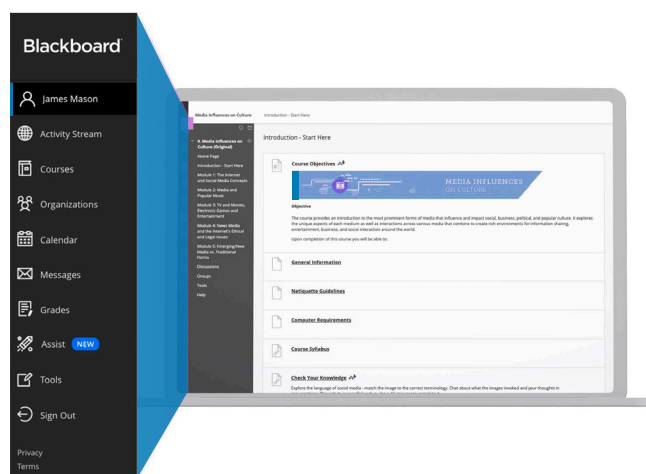

Base Navigation

Blackboard® Learn

A Better Way to Navigate Blackboard® Learn

Life as a student is hectic and staying on top of your courses is not always easy, which is why you're going to enjoy using Base Navigation for Blackboard Learn!

Base Navigation offers a new way to navigate your learning environment that will save you time and help you keep track of what's most important. Its sleek, personalized interface enables instant access to the information you need. It highlights what's new and what's due and offers valuable insights into your academic performance.

- 1 It's enjoyable to use**
 With a modern, easy to use, mobile-friendly view into Blackboard Learn, Base Navigation is fun to use.
- 2 Gets you where you need to be faster**
 By surfacing information from all your courses and organizations in one place, Base Navigation makes it a cinch to get in, get it done, and move on with life!
- 3 Works great on all devices**
 Base Navigation works on your desktop, laptop, tablet, and phone, so your learning experience will be terrific regardless of device.
- 4 Shows you how you're performing**
 Quickly check grades across all your courses at a glance—and dive into any course for more detail with just one click.
- 5 Offers a personalized view just for you**
 Based on your personal preferences and role, Base Navigation delivers meaningful content that is most useful to you.

If enabled at your institution, this tool instantly connects you to your institution's trusted resources and services designed to help you succeed in school and life.

Activity stream

Wondering which activities require your immediate attention? This curated list of what's new, what's due, and what's coming up across all of your courses and organizations will enable you to instantly identify your top priorities. Plus, you can go directly into the assignment, course, or activity with just one click!